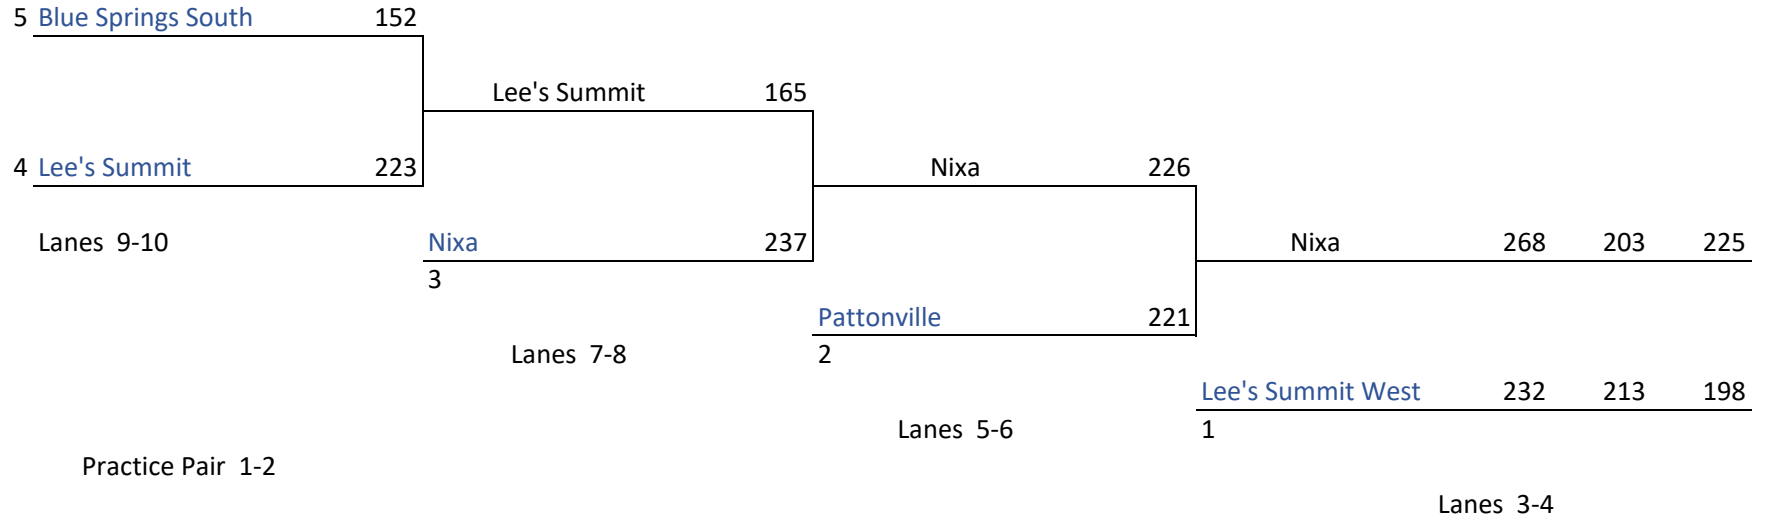

MOBPA PEPSI HIGH SCHOOL STATE STEP LADDER

4-May-24

	CHAMPIONSHIP TEAMS	SCHOLARSHIPS
1	NIXA	\$ 4,200.00
2	LEE'S SUMMIT WEST	\$ 2,600.00
3	PATTONVILLE	\$ 1,800.00
4	LEE'S SUMMIT	\$ 1,400.00
5	BLUE SPRINGS SOUTH	\$ 1,000.00